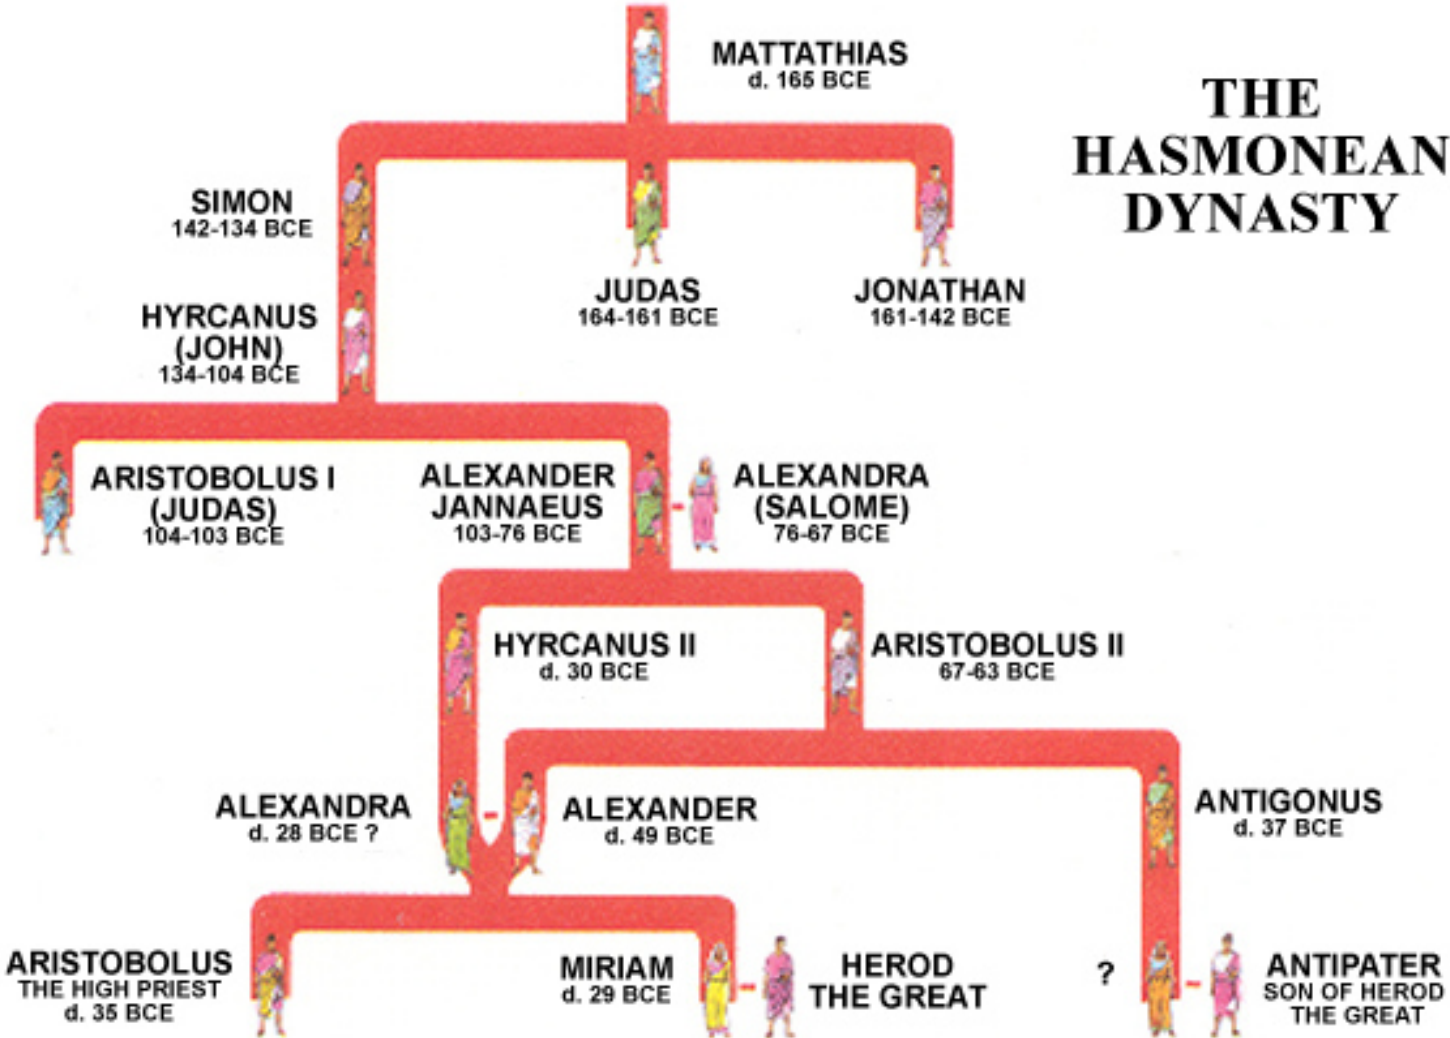

# Judah After the Return from Exile (according to Ezra & Nehemiah)

# THE HASMONEAN DYNASTY

Early Occupancy  
Pre-104

Aristobulus I Conquest  
104-63

Pompey Conquest and Reorganization  
64-37

Herodian Rule  
37-66

The War  
66-67

# Division of Herod's Kingdom

- Archelaus
- Herod Antipas
- Philip
- Salome
- Syrian Territory

Herod's  
Division of  
Land

**Upper City**

Elevated location

**Essene Gate**

**Lower City**

**City of David**

**Hinnom Valley**

**Kidron Valley**

**Court of the  
Gentiles**