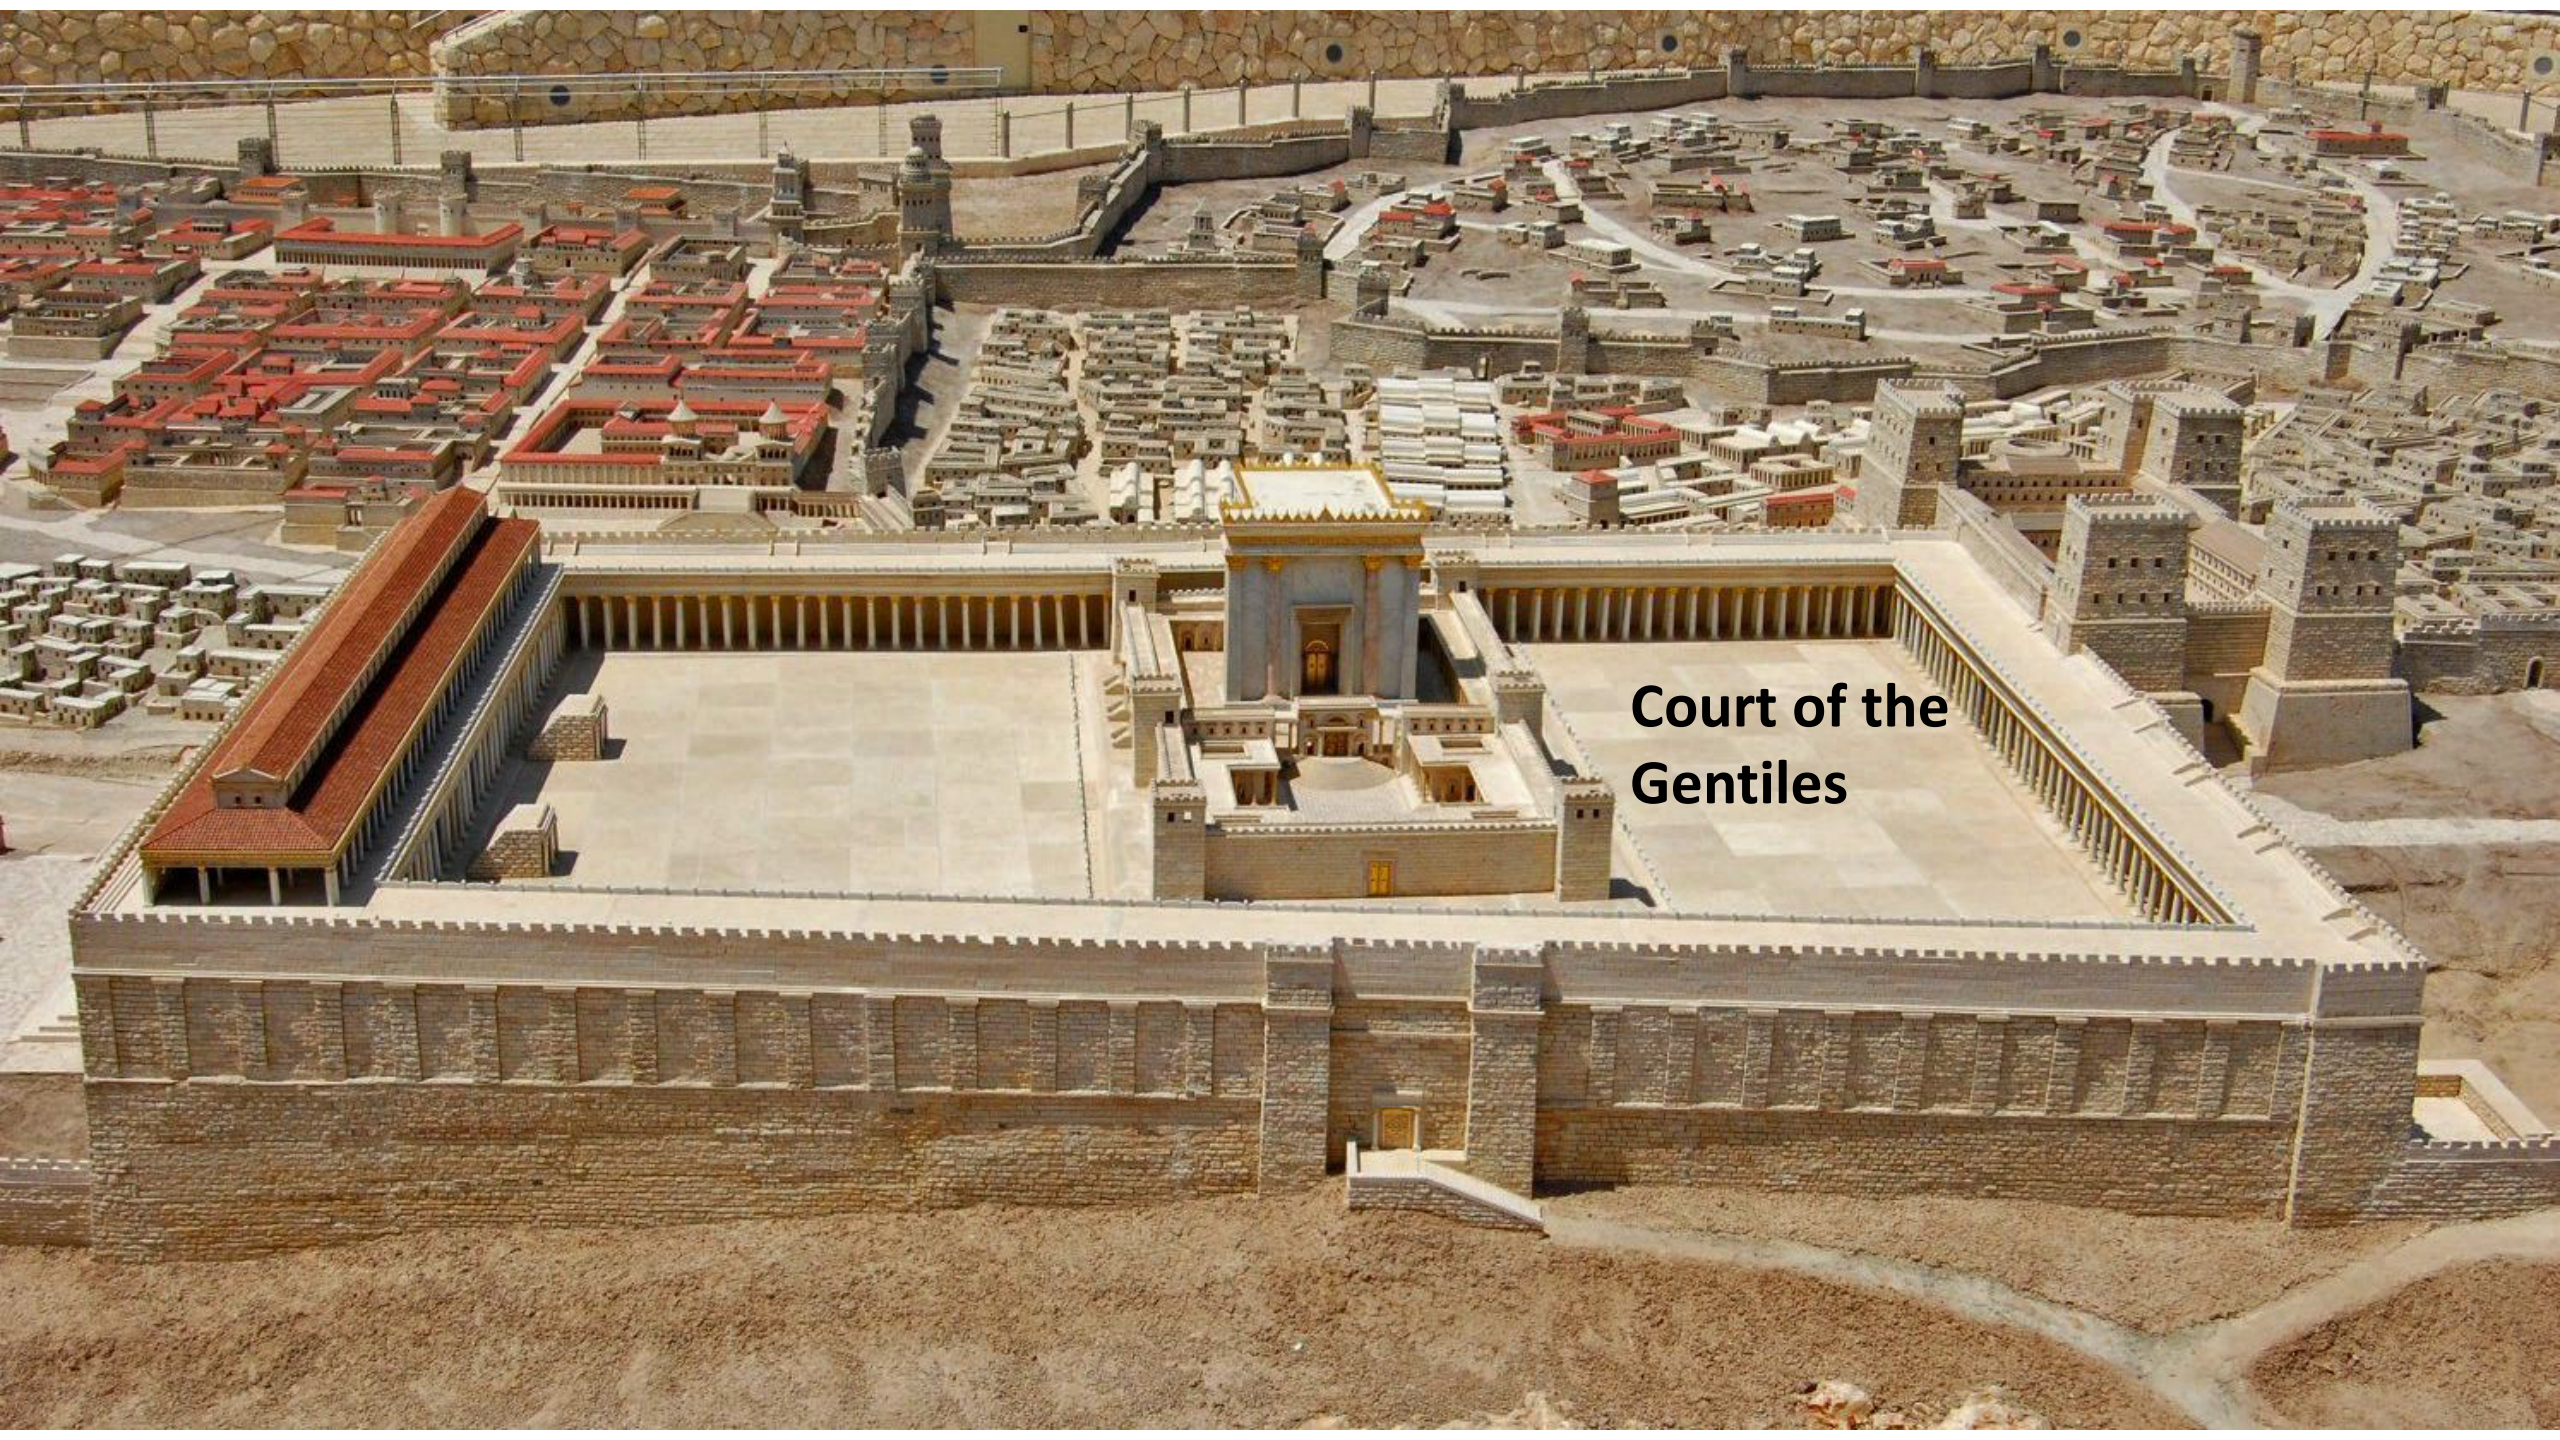

Hasmonean  
Platform  
Extension  
165 BC

Herod's  
Platform  
Extension  
19 BC

Herod's Expanded  
Platform Wall

Mt. Moriah

Solomon's  
Original Platform  
Wall

Wilson's Gate

Triple  
Gates

Wilson's Arch

# Division of Herod's Kingdom

- Archelaus
- Herod Antipas
- Philip
- Salome
- Syrian Territory

Herod's  
Division of  
Land

**Upper City**

Elevated location

**Essene Gate**

**Lower City**

**City of David**

**Hinnom Valley**

**Kidron Valley**

**Court of the  
Gentiles**