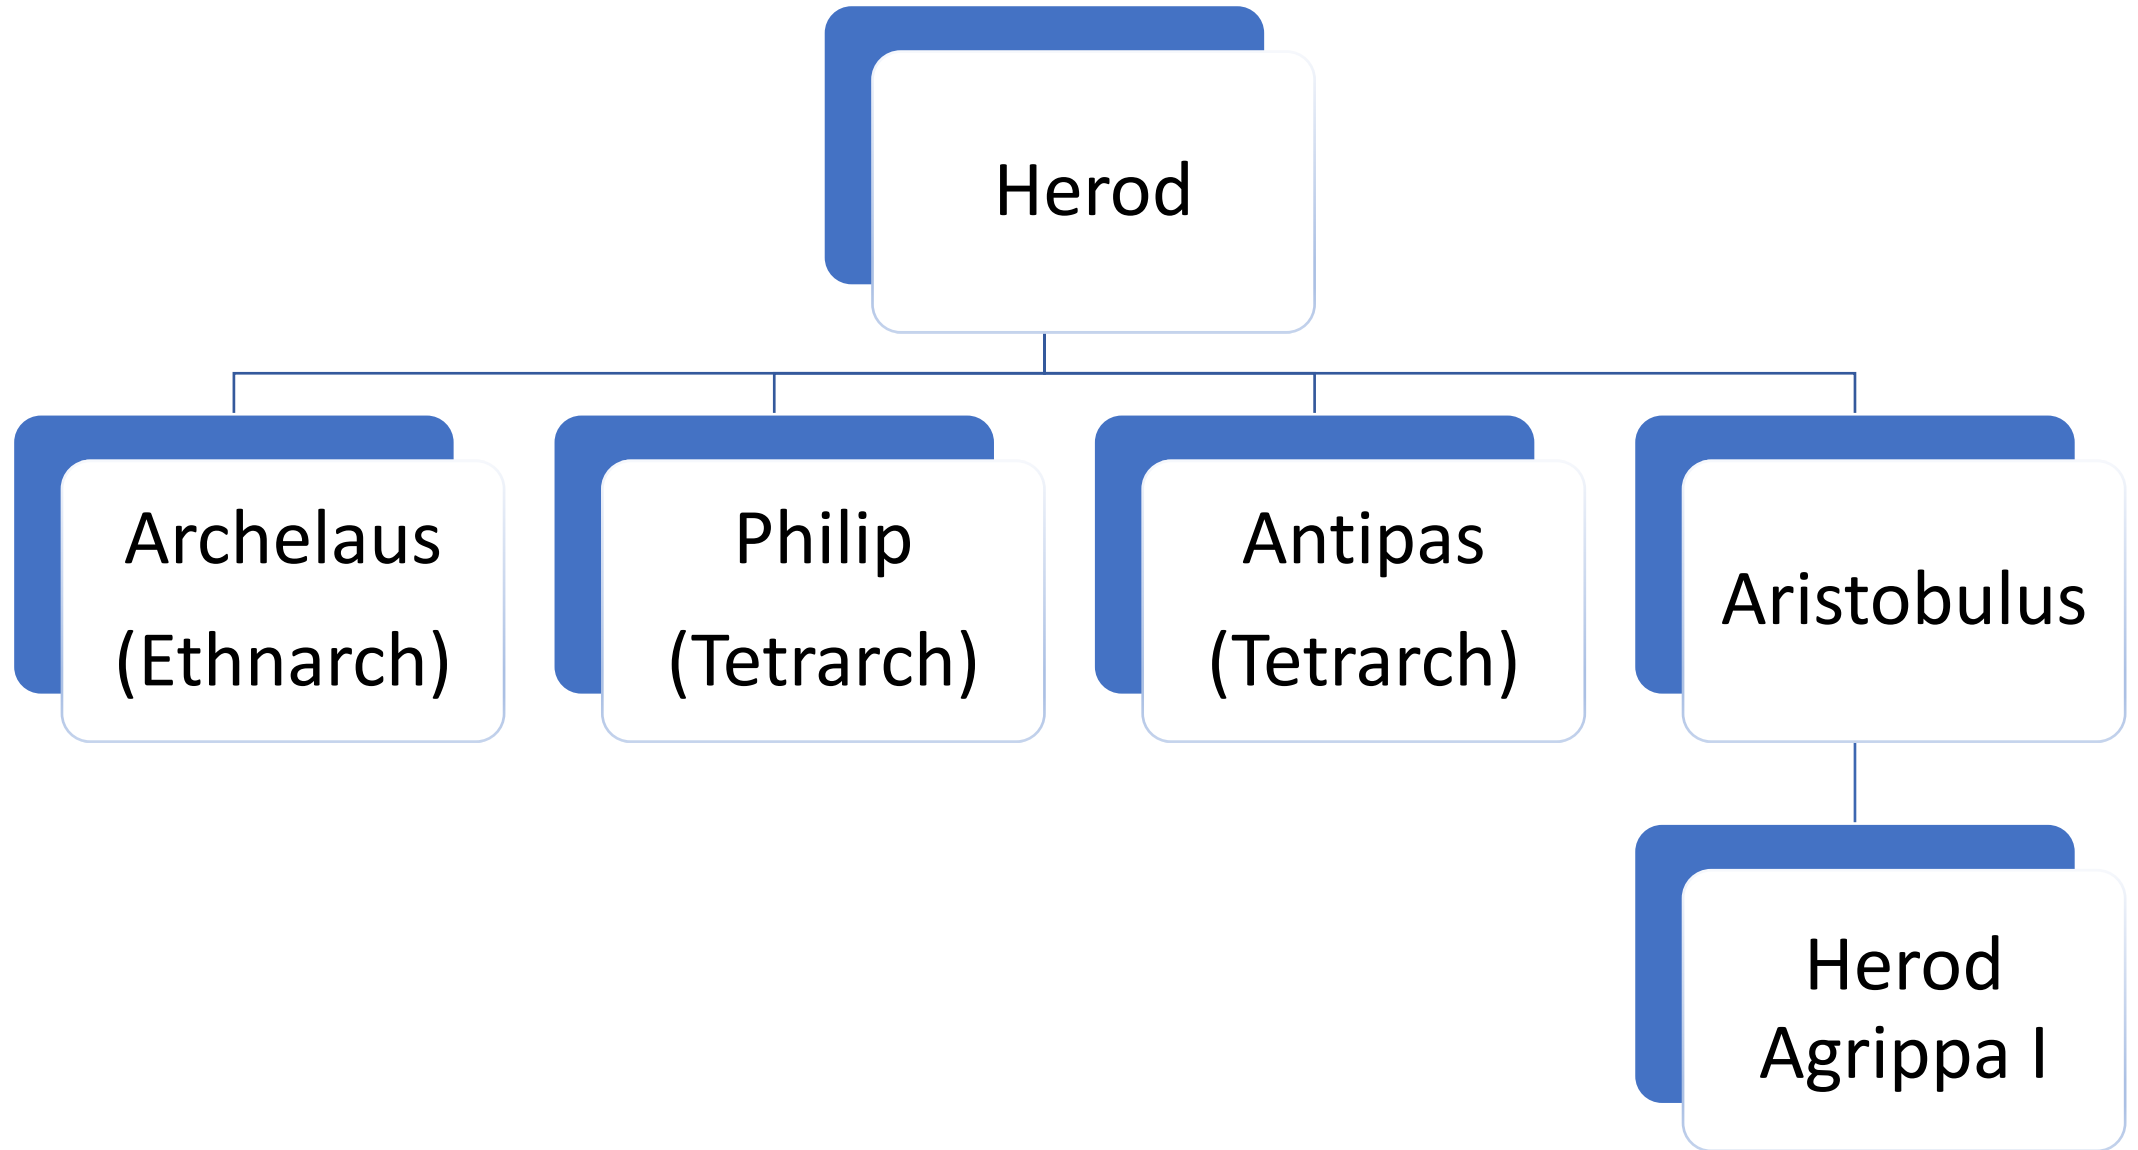

# Nazareth

Walls of  
Jerusalem

Bethesda Pools

Pool of Israel

Top of Mount,  
Ark sat here  
on Bedrock

Mount of Olives

Eastern  
Staircase  
with  
Arched  
Gate

Fort Antonia

Hasmonean  
Platform  
Extension  
165 BC

Herod's  
Platform  
Extension  
19 BC

Herod's Expanded  
Platform Wall

Mt. Moriah

Solomon's  
Original Platform  
Wall

Wilson's Gate

Triple  
Gates

Wilson's Arch

Double  
Gates

Barclay's Gate

Ophel

# Division of Herod's Kingdom

- Archelaus
- Herod Antipas
- Philip
- Salome
- Syrian Territory

Herod's  
Division of  
Land

**Upper City**

Elevated location

**Essene Gate**

**Lower City**

**City of David**