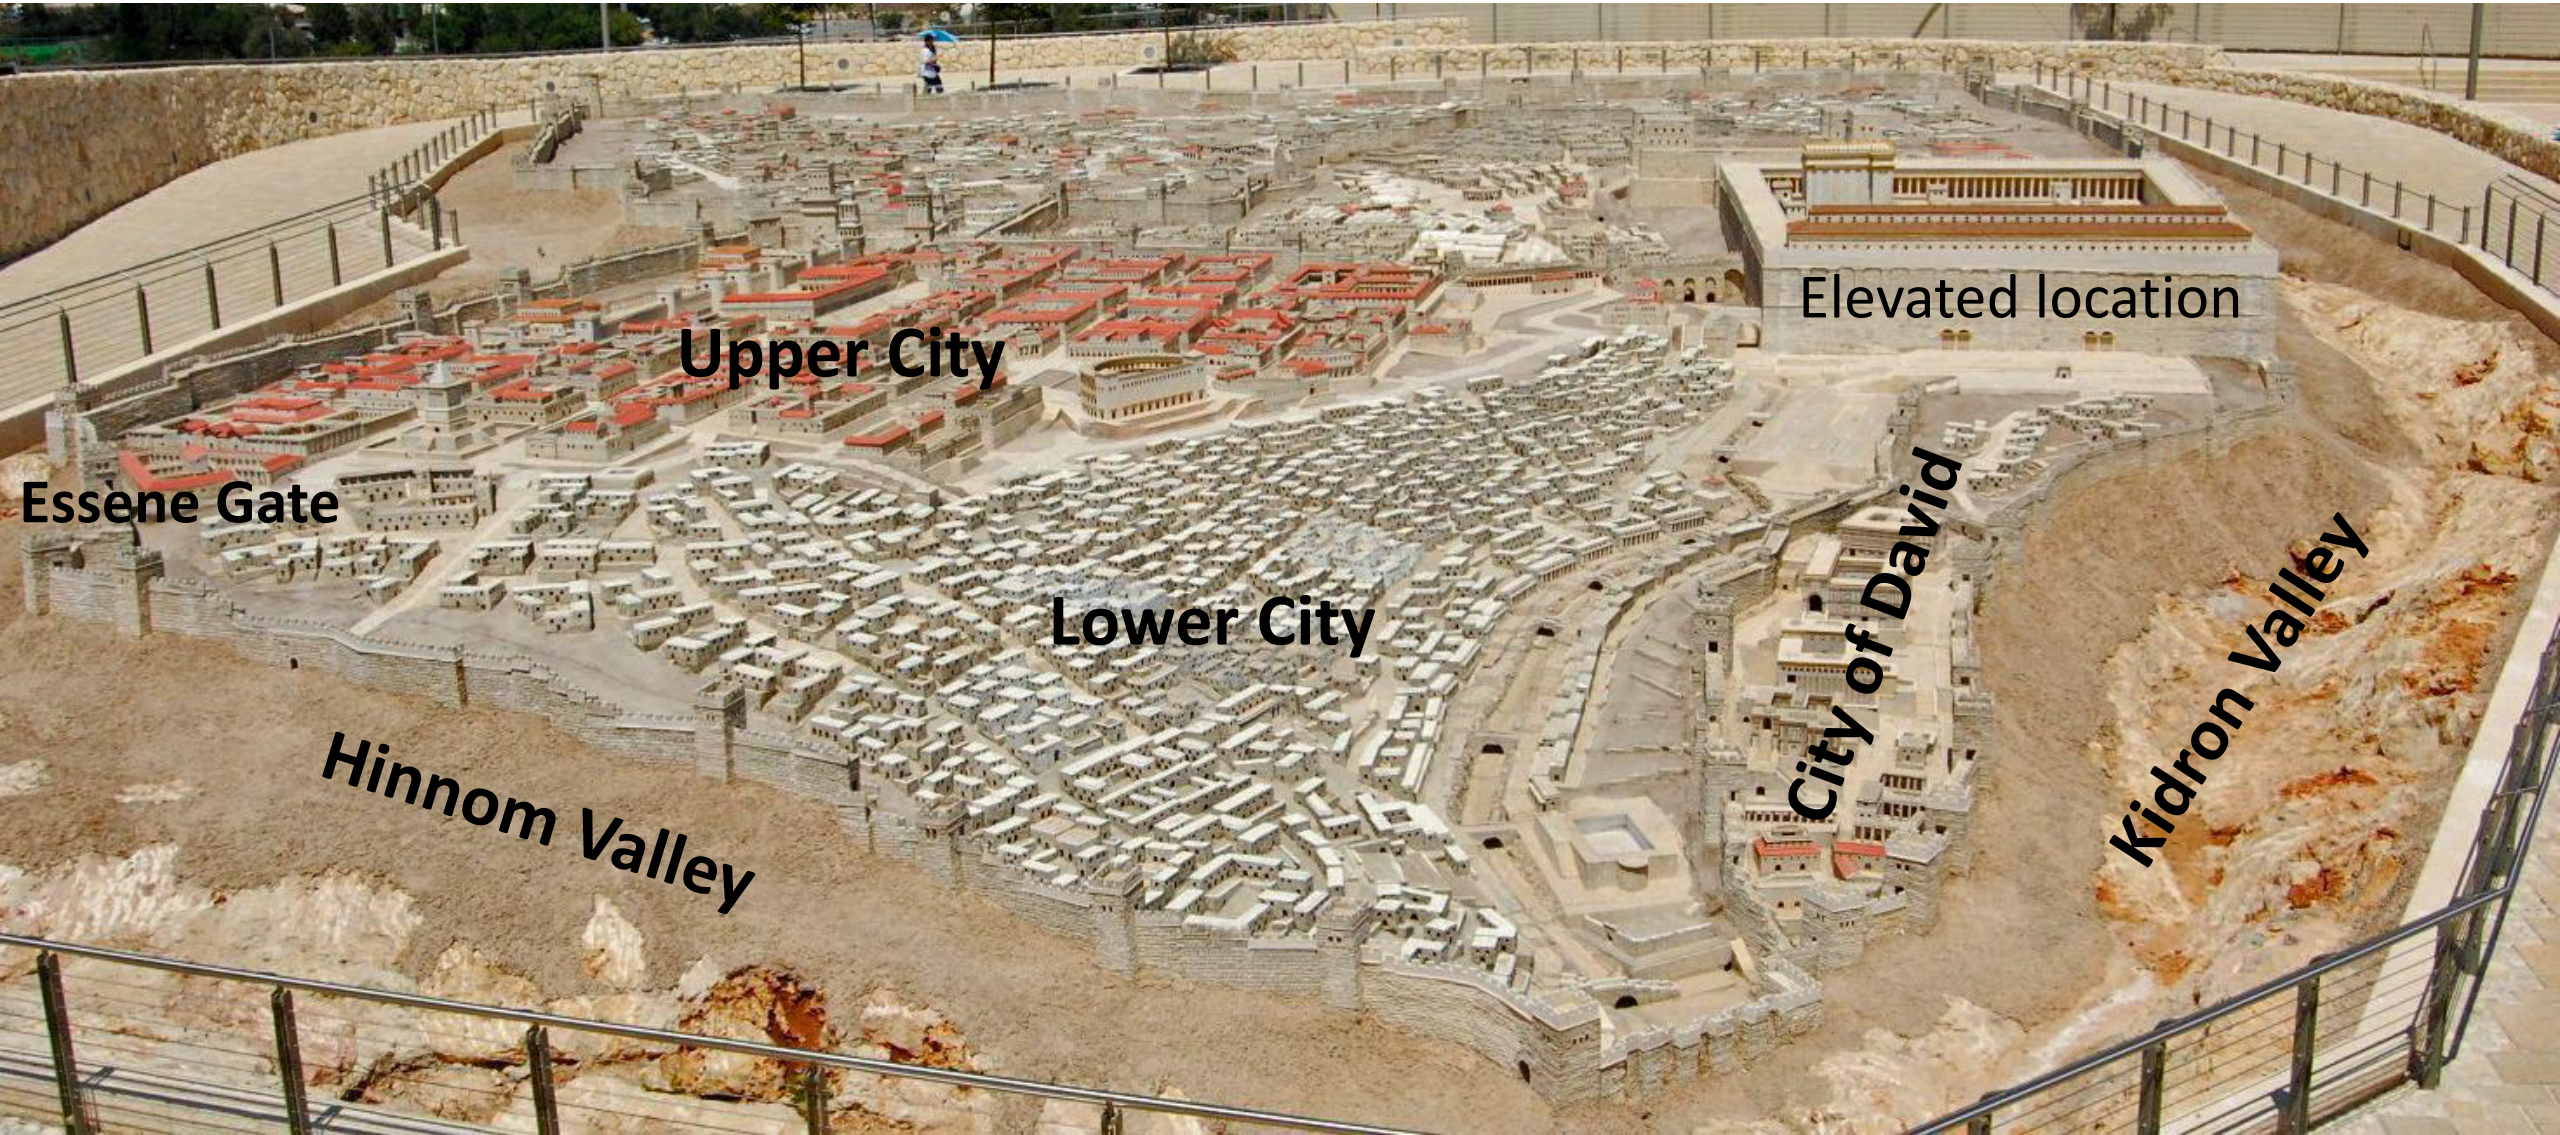

Hasmonean  
Platform  
Extension  
165 BC

Herod's  
Platform  
Extension  
19 BC

Herod's Expanded  
Platform Wall

Mt. Moriah

Solomon's  
Original Platform  
Wall

Wilson's Gate

Triple  
Gates

Wilson's Arch

Double  
Gates

Barclay's Gate

Ophel

# Division of Herod's Kingdom

- Archelaus
- Herod Antipas
- Philip
- Salome
- Syrian Territory

Herod's  
Division of  
Land

**Upper City**

Elevated location

**Essene Gate**

**Lower City**

**City of David**

**Hinnom Valley**

**Kidron Valley**

**Court of the  
Gentiles**